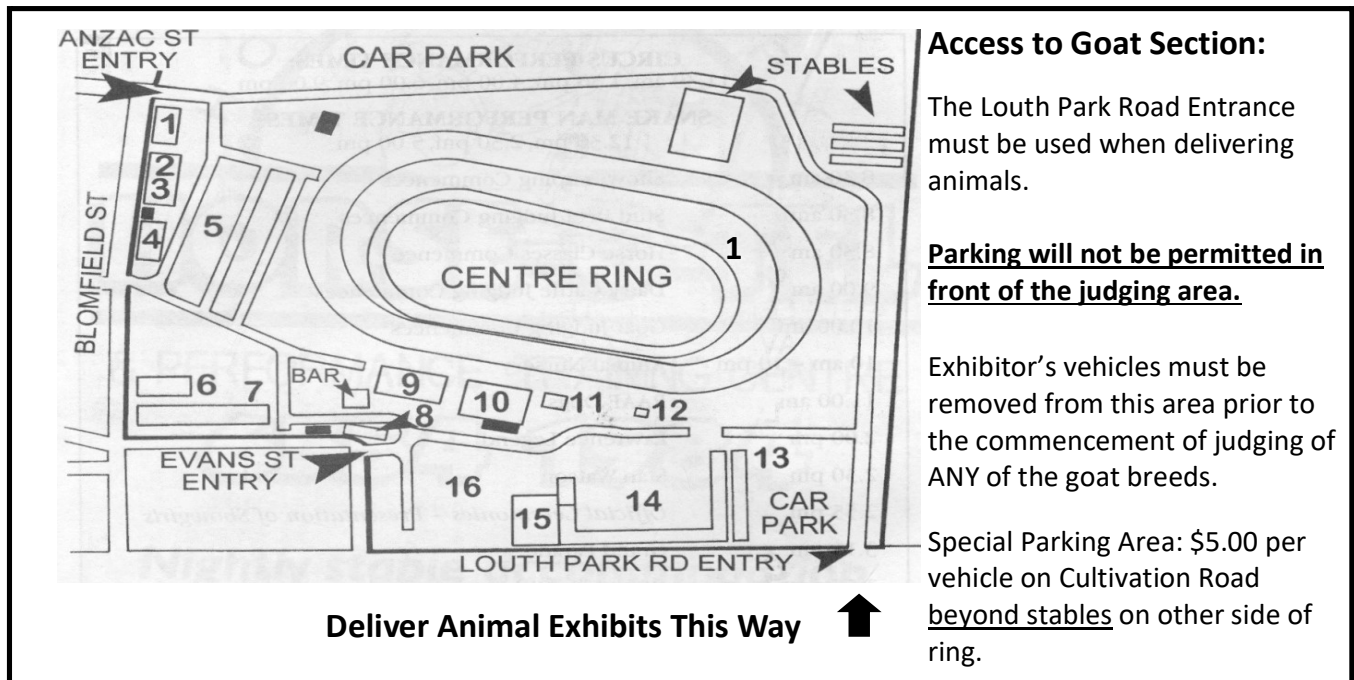

Love Our Show

14 - 15 - 16 February 2025

Entry to the Showground:

- Entry to Showground - please use THE GATE ON LOUTH PARK ROAD, MAITLAND
- Exhibitors and handlers are not required to pay an entry fee. Any other person accompanying the Exhibitor (other than a handler) wishing to enter the showground during the running of the show will pay normal gate prices unless they are a member of the Association.
- Vehicular access is permitted in the lead-up and following the Show, for the delivery and collection of your exhibit. Vehicular access to the livestock area is permitted for animal exhibitors only during the Show.

BOER GOATS ARE LOCATED AT 16

We thank our sponsors for support of the Boer Goat section at Maitland Show

Davel Boer Goat Stud, Ayala Davies

Farmland Co. Rutherford

Hicks Hay & Grain

Boer Goat Breeders Association of Australia Ltd. (NSW Branch)